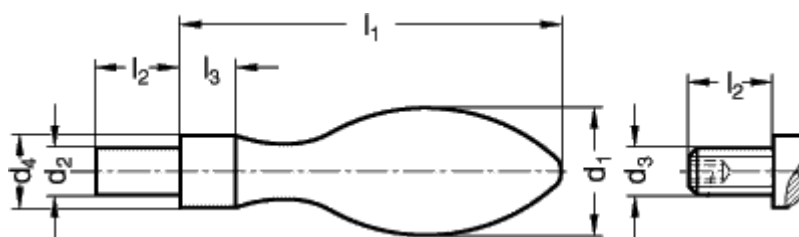

Article number: 20101032

Description: E+G Fixed handle
DIN 39-ST-36-D

Measures

d_1	= 36
d_2 h8	= 16
d_3 h13	= 22
l_1 approx.	= 112
l_2	= 26
l_3	= 14.0